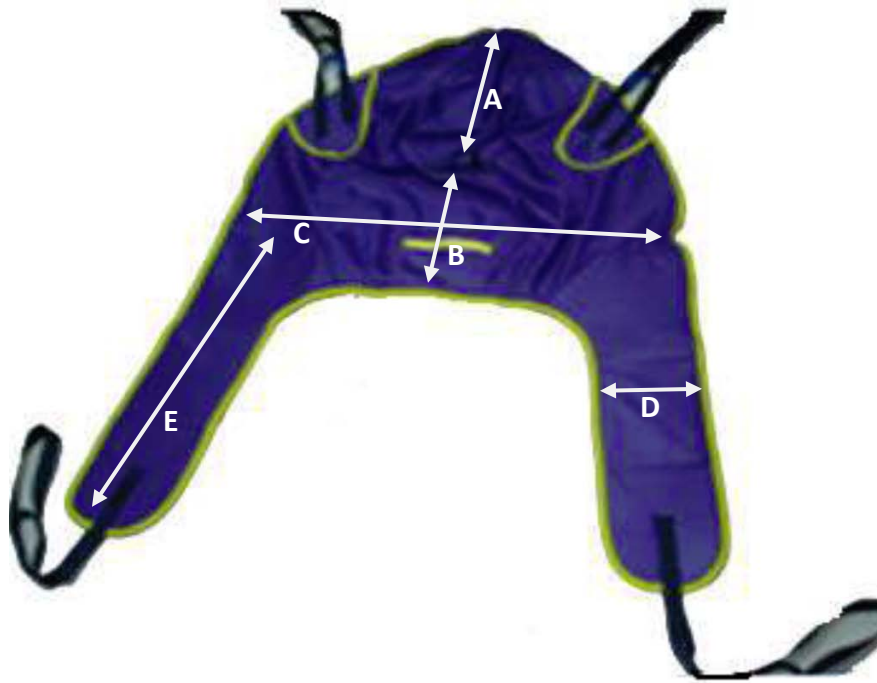

Fullback WITH Head Support & Straps

TECHNICAL SPECS

HYBRID FULLBACK SLING W/ LOOPS

DIMENSIONS

	BINDING COLOR	A	B	C	D	E
PINVAN11-MCS	YELLOW	17	26	40	7.5	29.5
PINVAN11-LCS	GREEN	19	26.5	45	8.5	32.5
PINVAN11-XCS	PURPLE	21.5	29	51	9.5	36.5

MATERIAL

100% Polyester Tricot
250 D, 337 GSM