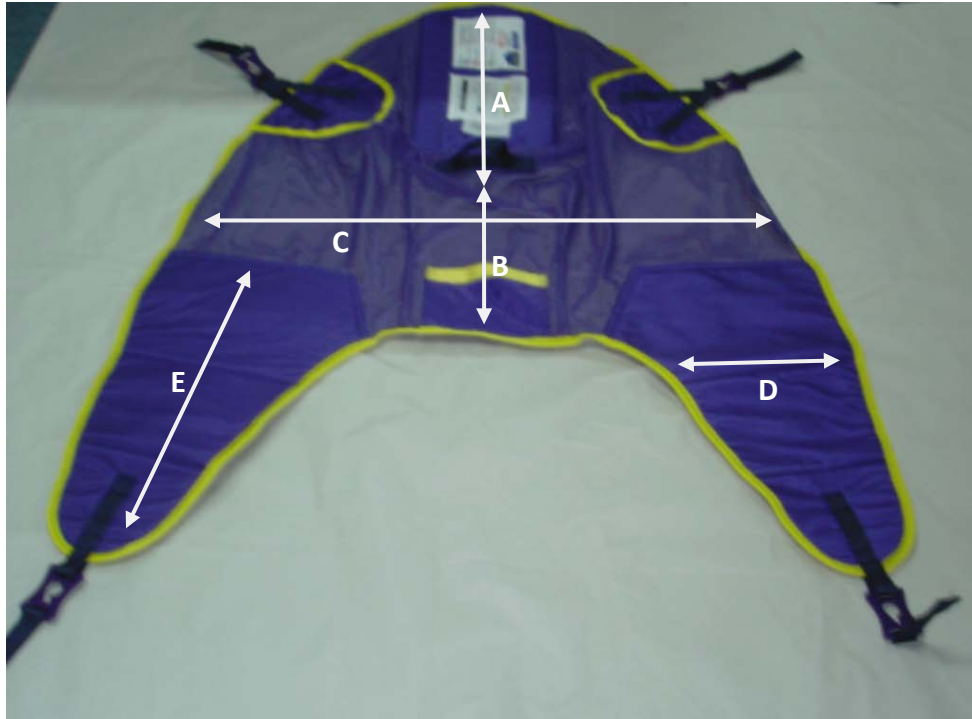

Fullback WITH Head Support & Keyhole Clips

TECHNICAL SPECS

HYBRID FULLBACK SLING W/ KEYHOLE CLIPS

DIMENSIONS

	BINDING COLORS	A	B	C	D	E
PINARJ21-MCS	YELLOW	19	20	42	11	20
PINARJ21-LCS	GREEN	21.5	23.5	46	12	25
PINARJ21-XCS	PURPLE	24	26	52	17	28.5

MATERIAL

100% Polyester Tricot
250 D, 337 GSM